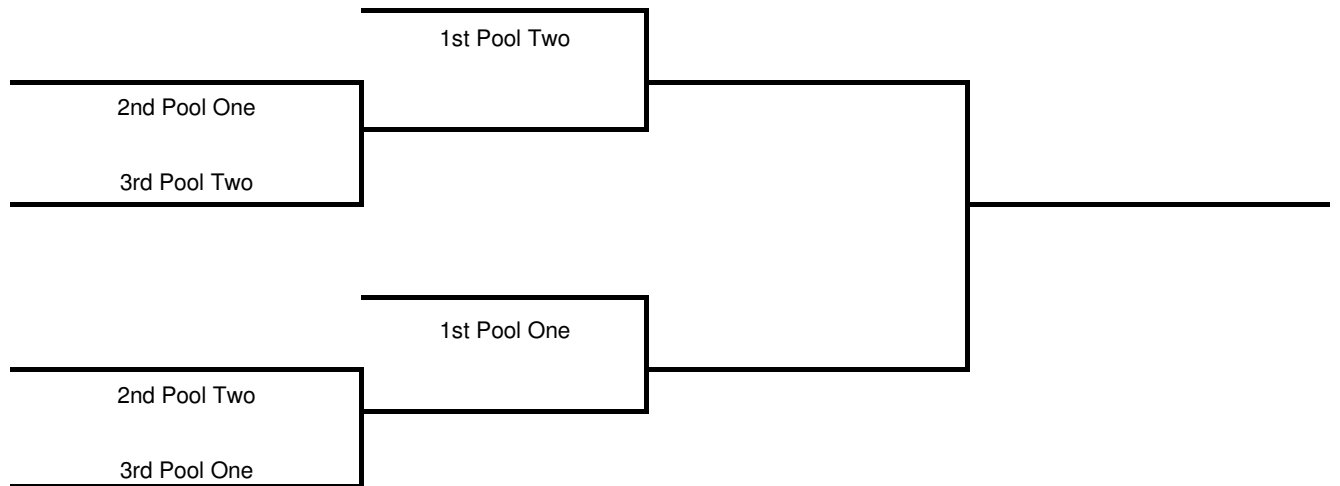

13u/7TH GRADE

POOL ONE:

PH WARRIORS
WILMINGTON WAVES
PALMETTO PRIDE

POOL TWO:

HALO EXCEL
I BELIEVE WARRIORS
NC EAGLES

GYM	DAY	TIME	AGE	POOL	AWAY	VS	HOME	SCORE
MGP	SAT	9:00 AM	13	2	I BELIEVE WARRIORS		HALO EXCEL	/
CB	SAT	9:00 AM	13	1	PH WARRIORS		WILMINGTON WAVES	/
MGP	SAT	11:40 AM	13	2	NC EAGLES		I BELIEVE WARRIORS	/
CB	SAT	11:40 AM	13	1	PALMETTO PRIDE		PH WARRIORS	/
CB	SAT	2:20 PM	13	1	WILMINGTON WAVES		PALMETTO PRIDE	/
MGP	SAT	2:20 PM	13	2	HALO EXCEL		NC EAGLES	/
MGP	SAT	6:20 PM	13		Pool 1 Seed 3		Pool 2 Seed 1	/
BC	SAT	6:20 PM	13		Pool 1 Seed 2		Pool 2 Seed 3	/
BC	SUN	10:20 AM	13		SEMI-FINAL			/
BC	SUN	11:40 AM	13		SEMI-FINAL			/
CB	SUN	3:00 PM	13		CHAMPIONSHIP			/

BRACKET PLAY

GYMS:

CB [Carolina Beach Recreation Center](#)
1121 North Lake Park Boulevard, Carolina Beach, NC - (910) 458-2999
Note: Gym is behind the Town Hall and Police Station - not visible from street

MGC [Myrtle Grove Christian](#)
806 Piner Road, Wilmington, NC
Note: Gym is behind the Presbyterian Church - not visible from street

BC [Brigade Boys and Girls Club](#)
2759 Vance St, Wilmington, NC 28412
Note: Gym entrance is on Rutledge St. at the interesection with Vance.